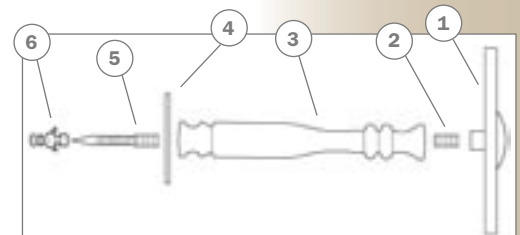

N/A

STYLE:

Traditional & Contemporary

SHIPPING & ADDITIONAL NOTES:

Rosette kits include one each of specified rosette, LONG stem, headless screw, wall plate, stud screw, and fixing hook. Customers can request that their kit include the shorter stem. For longer projections the short stem and long stem can be joined using an additional headless screw. Tiebacks should always be mounted into wall studs or other solid surfaces.

ABBREVIATION KEY:

D = diameter
H = height
L = length
P = projection
W = width
ID = inside diameter
OD = outside diameter

Window Treasures

Vesta's Window Treasures collection features an assortment of decorative brass accessories perfect for adding the finishing touch to most traditional and contemporary design themes. All items are stocked and available for quick delivery.

COMPONENT SPOTLIGHT

The illustration at right details the different components involved in a typical rosette kit installation - not shown is the kit's ring hook. The long stem shown can be replaced with a shorter stem upon customer request at no additional charge.