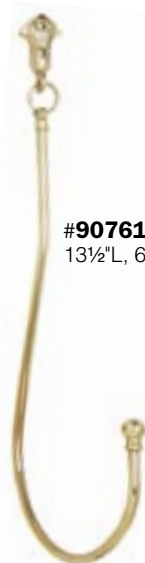

N/A

STYLE:

Traditional & Contemporary

SHIPPING & ADDITIONAL NOTES:

Rosette kits include one each of specified rosette, LONG stem, headless screw, wall plate, stud screw, and fixing hook. Customers can request that their kit include the shorter stem. For longer projections the short stem and long stem can be joined using an additional headless screw. Tiebacks should always be mounted into wall studs or other solid surfaces.

#907116 - 2"P
#907112 - 4"P

#907118 - 3"P
#907114 - 6"P

#907093 - 1⅝"P
#907095 - 2"P

#907094 - 1½"P
#907096 - 1¾"P

#925301
cord cleat - 3"L

#901888
cord weight
1½"W, 2½"H

INDIVIDUAL KIT PARTS

#11301
short stem - 1¼"L

#11302
long stem - 3⅝"L

#11303
headless screw
¾"L

#11304
wall plate - 1⅝"W

#11305
stud screw - 2"L

#11306
plastic dowel - 1⅝"L

#11307
fixing hook - 1¼"L

LOOPS

#907610
13½"L, 6"P

#907620
13½"L, 6"P

11323 (tieback kit)

11344 (tieback kit)