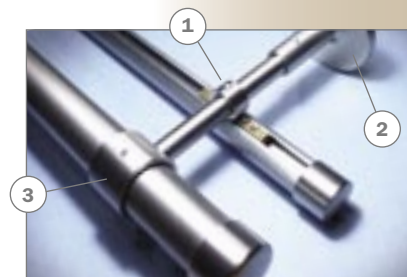

*due to the nature of these materials and the finishing process, a variance in finish is unavoidable.

MATERIALS:

- aluminum, brass

DIAMETER & BRACKETS:

- ▲ ¾"D: bracket required every 3-5 feet
- ▼ 1½"D: bracket required every 5-7 feet

STYLE:

Modern & Contemporary

SHIPPING & ADDITIONAL NOTES:

Track lengths exceeding 106" will incur significant additional freight charges. The collection's track connector can be used to achieve longer spans. When joining tracks, the cut produced will be noticeable and roller glides are the preferred choice for smooth operation.

ABBREVIATION KEY:

- D** = diameter
- H** = height
- L** = length
- P** = projection
- W** = width
- ID** = inside diameter
- OD** = outside diameter

SAMPLE SET-UPS:

Techno Track

Vesta's Techno Track collection is hand-traversing and designed with extensive one-way draws in mind. The collection's Techno brackets support the aluminum extruded tracking from above thus allowing all gliders unfettered access across the entire bottom rail of the track. Most items are stocked and available for quick shipping.

COMPONENT SPOTLIGHT

The photo at right shows the Contempo track support (part #289912) that's part of this collection. The track support (1) sleeve slides over and tightens via a set screw to the stem of the Contempo bracket (2) from our European Elegance collection (pg. 18-21) changing it from a single bracket system to a double bracket system where the rail closest to the wall becomes a track that accepts glider hooks or roller glides. The closed portion of the bracket (3) will accommodate regular tubing. Hidden set screws hold everything in the proper place. Track supports (1) are available for all Contempo and Moderno brackets from our European Elegance collection.