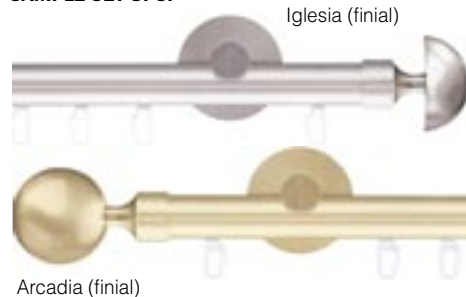

*due to the nature of these materials and the finishing process, a variance in finish is unavoidable.

MATERIALS:

- aluminum, brass

DIAMETER & BRACKETS:

- ▲ ¾"D: bracket required every 3-5 feet
- ▼ 1½"D: bracket required every 5-7 feet

STYLE:

Modern & Contemporary

SHIPPING & ADDITIONAL NOTES:

Track lengths exceeding 106" will incur significant additional freight charges. The collection's track connector can be used to achieve longer spans. When joining tracks, the cut produced will be noticeable and roller glides are the preferred choice for smooth operation.

ABBREVIATION KEY:

- D** = diameter
- H** = height
- L** = length
- P** = projection
- W** = width
- ID** = inside diameter
- OD** = outside diameter

SAMPLE SET-UPS:

Techno Track

Vesta's Techno Track collection is hand-traversing and designed with extensive one-way draws in mind. The collection's Techno brackets support the aluminum extruded tracking from above thus allowing all gliders unfettered access across the entire bottom rail of the track. Most items are stocked and available for quick shipping.

COMPONENT SPOTLIGHT

The photo at right shows the Contempo track support (part #289912) that's part of this collection. The track support (1) sleeve slides over and tightens via a set screw to the stem of the Contempo bracket (2) from our European Elegance collection (pg. 18-21) changing it from a single bracket system to a double bracket system where the rail closest to the wall becomes a track that accepts glider hooks or roller glides. The closed portion of the bracket (3) will accommodate regular tubing. Hidden set screws hold everything in the proper place. Track supports (1) are available for all Contempo and Moderno brackets from our European Elegance collection.