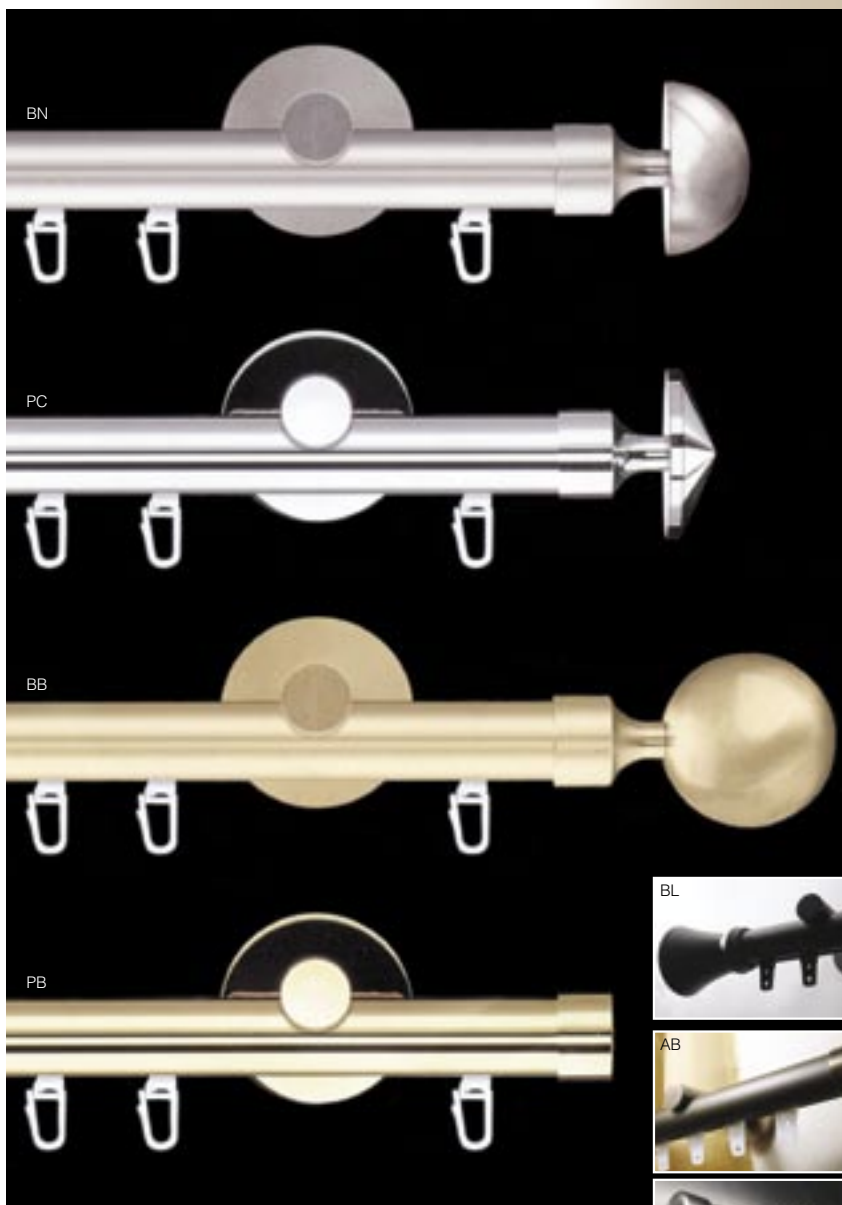

*due to the nature of these materials and the finishing process, a variance in finish is unavoidable.

MATERIALS:

- aluminum, brass

DIAMETER & BRACKETS:

- ▲ ¾"D: bracket required every 3-5 feet
- ▼ 1½"D: bracket required every 5-7 feet

STYLE:

Modern & Contemporary

SHIPPING & ADDITIONAL NOTES:

Track lengths exceeding 106" will incur significant additional freight charges. The collection's track connector can be used to achieve longer spans. When joining tracks, the cut produced will be noticeable and roller glides are the preferred choice for smooth operation.

ABBREVIATION KEY:

- D** = diameter
- H** = height
- L** = length
- P** = projection
- W** = width
- ID** = inside diameter
- OD** = outside diameter

SAMPLE SET-UPS:

Techno Track

Vesta's Techno Track collection is hand-traversing and designed with extensive one-way draws in mind. The collection's Techno brackets support the aluminum extruded tracking from above thus allowing all gliders unfettered access across the entire bottom rail of the track. Most items are stocked and available for quick shipping.

COMPONENT SPOTLIGHT

The photo at right shows the Contempo track support (part #289912) that's part of this collection. The track support (1) sleeve slides over and tightens via a set screw to the stem of the Contempo bracket (2) from our European Elegance collection (pg. 18-21) changing it from a single bracket system to a double bracket system where the rail closest to the wall becomes a track that accepts glider hooks or roller glides. The closed portion of the bracket (3) will accommodate regular tubing. Hidden set screws hold everything in the proper place. Track supports (1) are available for all Contempo and Moderno brackets from our European Elegance collection.