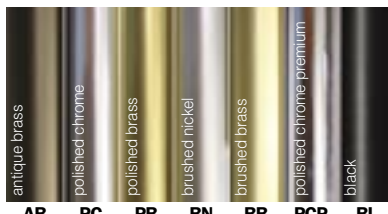

Techno ceiling bracket
▲▼ #902873 - 1 7/8"W, 2"P

Techno double ceiling bracket
▲▼ #902874 - 1 7/8"W, 3 5/8"L, 2 1/8"P

Glider Hook long
▲▼ #906839 - white
▲▼ #906839B - black

Glider Hook short
▲▼ #906840 - white
▲▼ #906840B - black

Track Stop
▲▼ #908992 - white
▲▼ #908992B - black

Roller Glide small
▲▼ #906522 - 1/2"P grey
▲▼ #906522B - 1/2"P black

Roller Glide large
white: ▲▼ #906520 - 3/4"P
black: ▲▼ #906521 - 3/4"P

Track Connector
▲▼ #908993

*for 1 1/8"D track only

Aluminum Track

▲ #208080 - 3/4"D
▲ #208083 - 3/4"D premium
*PCP finish only
▼ #288080 - 1 1/8"D
▼ #288083 - 1 1/8"D premium
*PCP finish only

AB PC PB BN BB PCP BL
*sold by the foot - will cut to your specifications, no charge

FINIAL COMPATIBILITY CHART (sorted by finish)

Collection	Pages	Availability
AB	European Elegance	18-21 special order
	GeoLux (bronze)	24-27 special order
	Opera	48-49 in-stock
BB	European Elegance	18-21 special order
	GeoLux (gold)	24-27 special order
	Opera	48-49 in-stock
BL	European Elegance	18-21 partially stocked
	GeoLux	24-27 special order
BN	European Elegance	18-21 special order
	GeoLux (SS)	24-27 special order
	Opera	48-49 in-stock
PB	European Elegance	18-21 special order
	Opera	48-49 in-stock
PC	European Elegance	18-21 special order
	Opera	48-49 in-stock