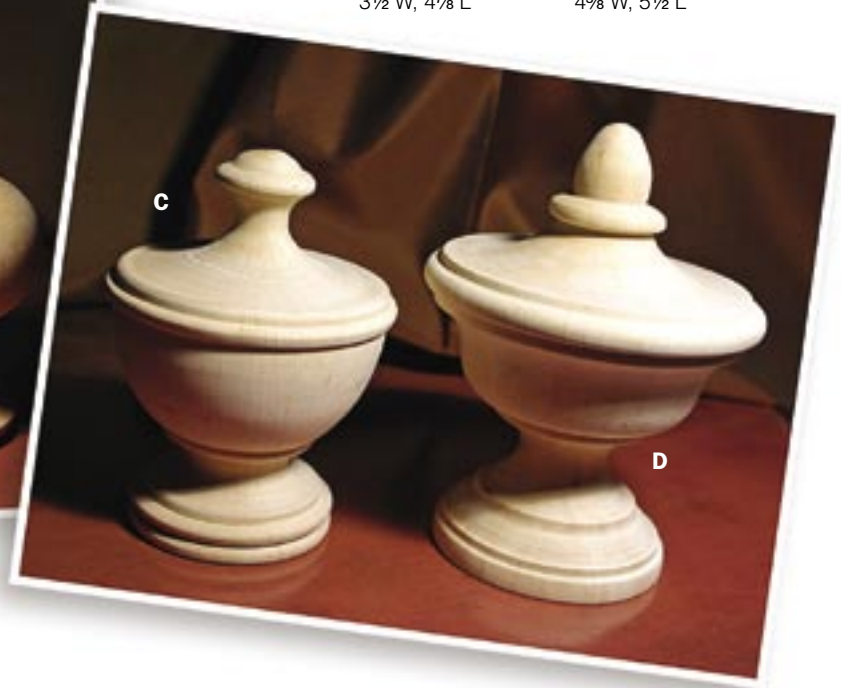

⊕ #341360
2"W, 2"L

⊕ #451360
2 $\frac{1}{2}$ "W, 2"L

Dimensions shown beneath the hardware describe the physical characteristics of that item - IT DOES NOT REFER TO THE POLE DIAMETER IT'S COMPATIBLE WITH.

Highland Timber collection

* 2¼" diameter bracket required every 6' - 8'

▶ 2¾" diameter bracket required every 8' - 10'

Vesta Inc / 800.638.3782 - voice / 864.225.0228 - fax / www.ivesta.com

Availability: in-stock, typically ships within 24-48 hours | Available Finish: Unfinished | Material: wood

FINIALS
for 2¼"D & 2¾"D poles

IN-STOCK
for quick shipping

A. Newcastle
* #571180
4¾"W, 5¼"L

B. Aberdeen
* #571150
3½"W, 5"L

C. Stirling
* #571190
3½"W, 4¾"L

D. Edinburgh
* #571160
4¾"W, 5½"L

E. Yakima
* #571270
2¾"W, 6¾"L
▶ #701270
3¾"W, 6¾"L