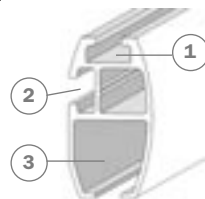

drapery hardware made easy!

- Innovative
- Functional
- Unique

800.638.3782
sales@ivesta.com