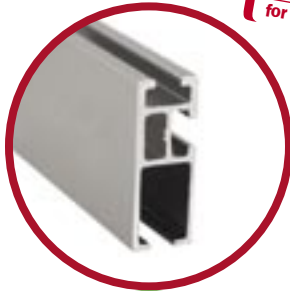

DecoTrax

collection

1 $\frac{1}{16}$ " height
bracket required every 6' - 8'

2 $\frac{3}{4}$ " height
bracket required every 6' - 8'

Vesta Inc / 800.638.3782 - voice / 864.225.0228 - fax / www.ivesta.com

03

Availability: in-stock, typically ships within 24-48 hours | **Available Finishes:** BL (track only), BN, PC, SA | **Material:** aluminum

TRACK

{IN-STOCK}
for quick shipping

Deco[R]
Aluminum Track
#428015 - $\frac{9}{16}$ "W, 1 $\frac{1}{16}$ "H