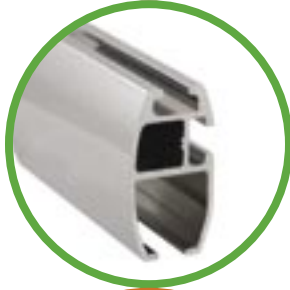

Deco[V]
Aluminum Track
#438020 - $\frac{3}{4}$ "W, 1 $\frac{1}{16}$ "H