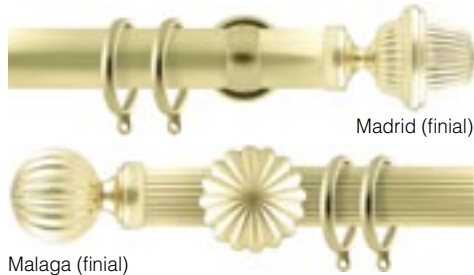

COLLECTION INFO

AVAILABILITY:

in-stock, typically ships within 24-48 hours

AVAILABLE FINISH:

PB = polished brass
(ornate brass accentuated)

MATERIAL:

■ brass

DIAMETER & BRACKETS:

1 $\frac{3}{8}$ "D: bracket required every 6-7 feet

STYLE:

Traditional

SHIPPING & ADDITIONAL NOTES:

Tube lengths exceeding 106" will incur significant additional freight charges. The collection's tube splice can be used to achieve longer spans - the required center bracket will help conceal the resulting seam.

ABBREVIATION KEY:

D = diameter
H = height
L = length
P = projection
W = width
ID = inside diameter
OD = outside diameter

SAMPLE SET-UPS:

Malaga (finial)

Castilian

Vesta's Castilian collection features solid brass hardware designed to complement any traditional design theme. Experience the look and feel of solid brass décor. All items are in stock for quick shipping.

COMPONENT SPOTLIGHT

Featured below is this collection's Leon bracket for rosettes. The end of the bracket has a small threaded opening for attaching one of the collection's numerous rosettes. Rosettes are sold separately. The bracket's stem may be cut to create custom projections.