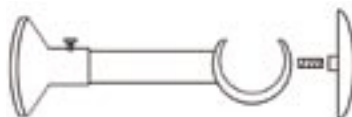

drapery hardware made easy!

- Innovative
- Functional
- Unique

800.638.3782
sales@ivesta.com